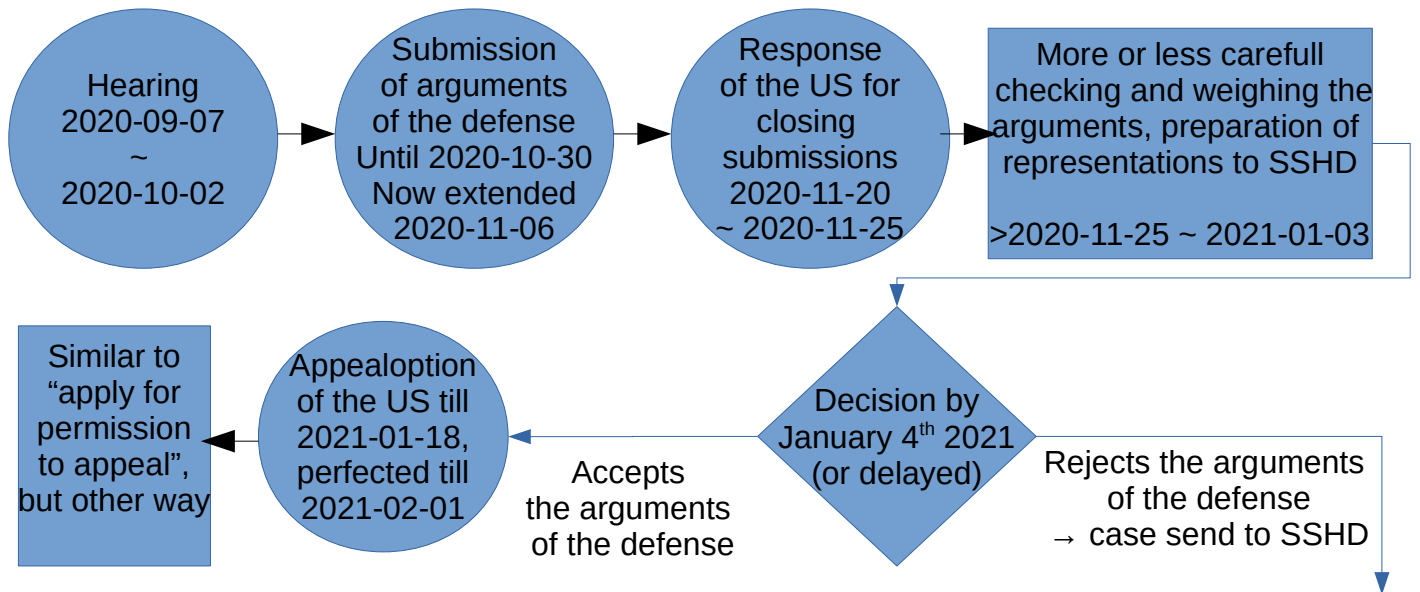

Magistrate Court / Judge: Vanessa **BARAITSER**

Secretary of State for the Home Department (SSHD) / Priti **PATEL**

One Judge TM of the High Court / Non-Transparent decision how the judge is chosen